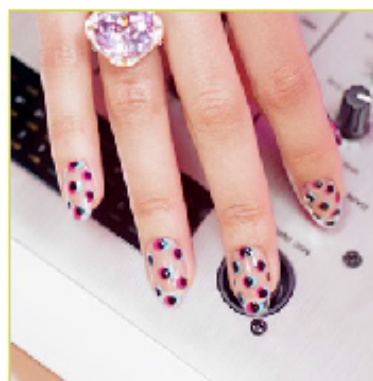

NEW “CND CREATIVE PLAY GEL POLISH”

51

***Special Offer**
is available
for a limited time!

- 65 SHADES
- 3 EASY STEPS
- AFFORDABLE
- LONG WEARING
- ULTRA INTENSE COLORS
- HIGH GLOSS FINISH

*Upcoming Classes:
October 16th & 23rd

Special Introduction offer: \$185.13

Starter Kit Contents are:

- 15 CREATIVE PLAY Gel Polish (.5 oz)
- 1 Creative Play Gel Base Coat (.5 oz)
- 1 Creative Play Gel Top Coat (.5 oz)
- 1 Wall or Table Rack
- 15 CREATIVE PLAY Nail Lacquer