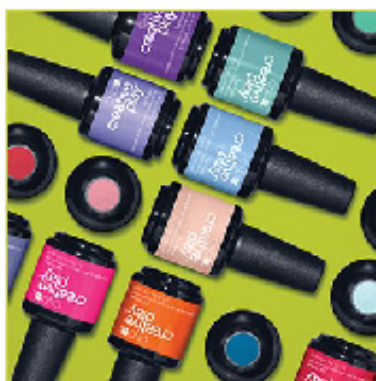

NEW “CND CREATIVE PLAY GEL POLISH”

51

***Special Offer**
is available
for a limited time!

- 65 SHADES
- 3 EASY STEPS
- AFFORDABLE
- LONG WEARING
- ULTRA INTENSE COLORS
- HIGH GLOSS FINISH

*Upcoming Classes:
October 16th & 23rd

Special Introduction offer: \$185.13

Starter Kit Contents are:

- 15 CREATIVE PLAY Gel Polish (.5 oz)
- 1 Creative Play Gel Base Coat (.5 oz)
- 1 Creative Play Gel Top Coat (.5 oz)
- 1 Wall or Table Rack
- 15 CREATIVE PLAY Nail Lacquer